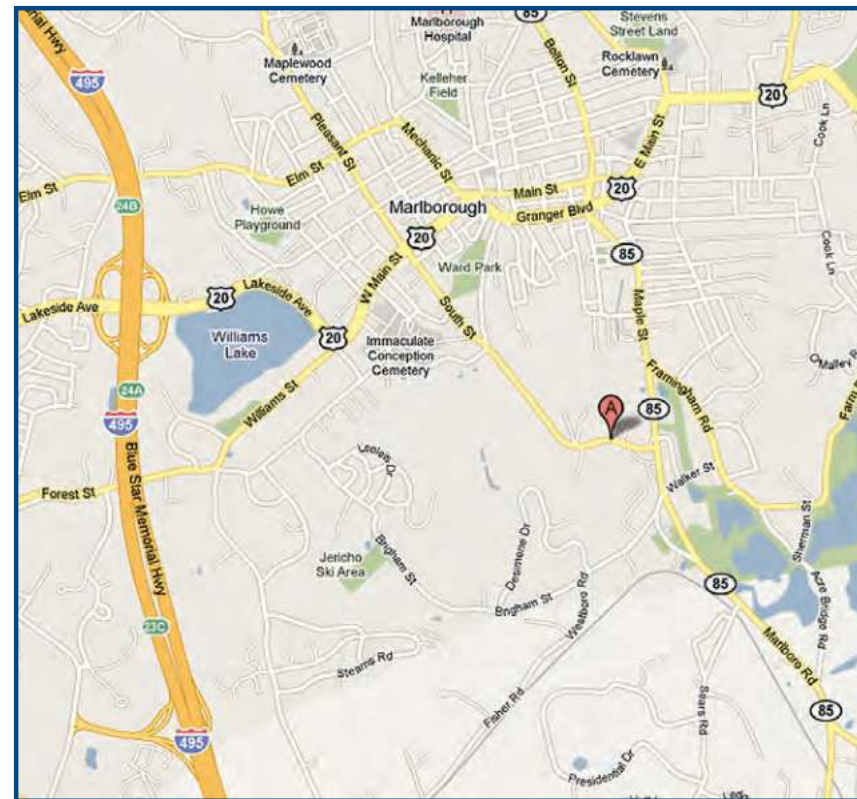

Since 1969  
**ARROW FENCE**

← **ARROW FENCE CO. INC.** →

360 South Street, Marlboro, MA 01752  
 Phone 508.485.3334 Fax 508.460.3869  
[www.arrowfenceonline.com](http://www.arrowfenceonline.com)

**Directions from the North**  
 Take I-495 South toward Marlboro  
 At exit 24A, take Ramp (RIGHT) onto US-20 [Lakeside Ave] toward Marlboro  
 Turn RIGHT (South-East) onto South St

**Directions from the South**  
 Take I-495 North toward Lowell  
 At exit 24A, take Ramp (RIGHT) onto US-20 [Lakeside Ave] toward Marlboro  
 Turn RIGHT (South-East) onto South St

**Directions from the East**  
 Take Route 9 West toward Worcester  
 Turn RIGHT (North) onto Route 85 [Cordaville Rd]  
 Keep STRAIGHT onto Route 85 [Marlboro Rd]  
 Bear RIGHT (North) onto Route 85 [Maple St]  
 Turn LEFT (West) onto South St

**Directions from the West**  
 Take I-290 East toward Shrewsbury / Marlboro  
 At exit 26A, take Ramp (RIGHT) onto I-495 toward I-495 / Cape Cod  
 At exit 24A, take Ramp (RIGHT) onto US-20 [Lakeside Ave] toward US-20 / Marlboro  
 Turn RIGHT (South-East) onto South St